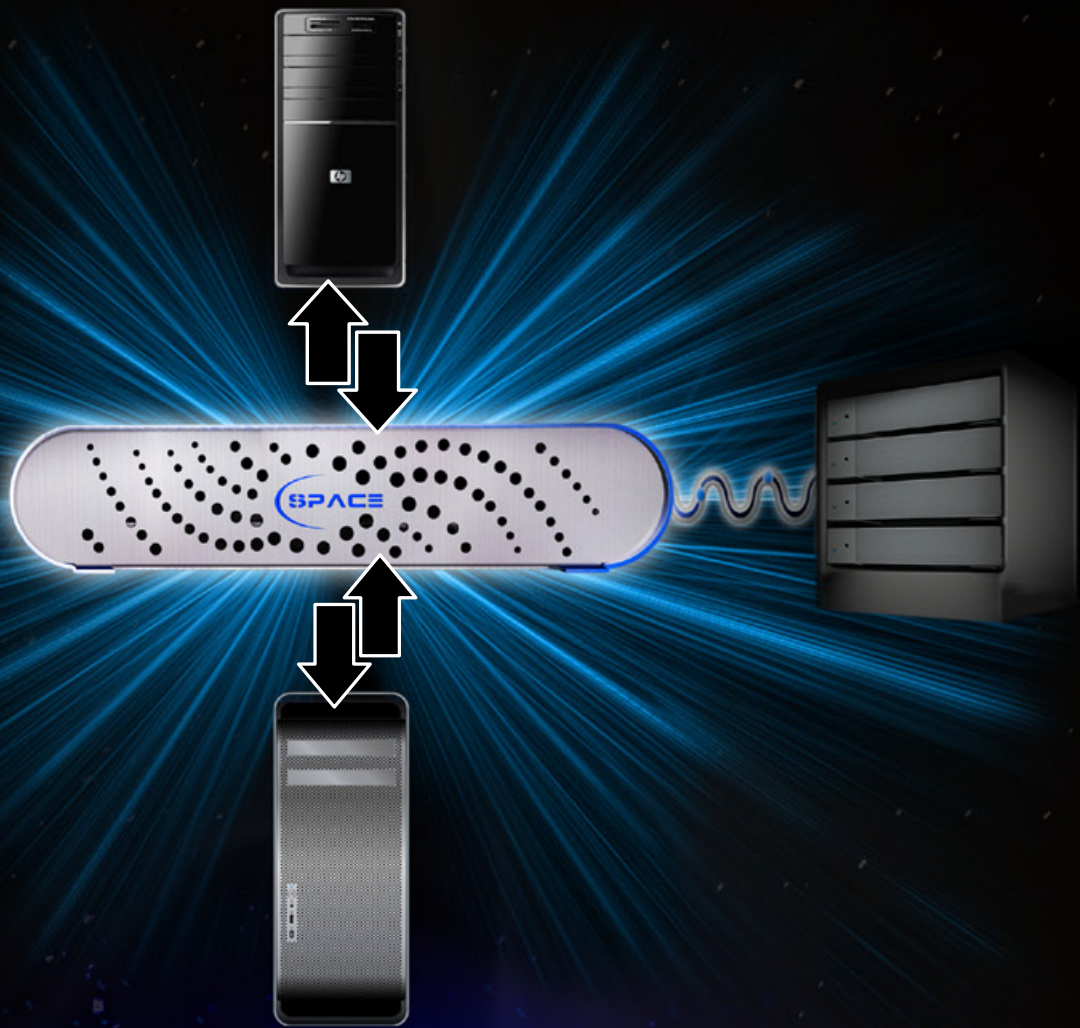

Unleash The Power Of Your Storage

Performance Ethernet file sharing for your SATA storage

Sometimes data storage isn't about starting from scratch. Many companies in the digital content creation space have already invested in high-performance, low-cost locally-connected SATA (Serial Advanced Technology Attachment) storage. Nano Space offers you the benefits of shared storage for multiple users and works with your existing storage environment.

It's a completely open system and performs perfectly with any mix of Mac, Windows or Linux. Working with your RAID-protected multi-disk array, Nano Space links up new and legacy storage using widely compatible SATA connectivity. There's no costly IT install and it's whisper-quiet to allow you to get on with the important stuff.

The Detail

- Connectivity: two 1G Ethernet (GbE) ports.
- Flexibility: these ports can be bridged for direct connections to Space or channel bonded to a GbE switch.
- Scalability: we give you two SATA ports for connecting existing storage with the option to add an additional two ports to increase your storage.
- Quiet, small form factor and energy efficient.
- No need for client licensing or software drivers.