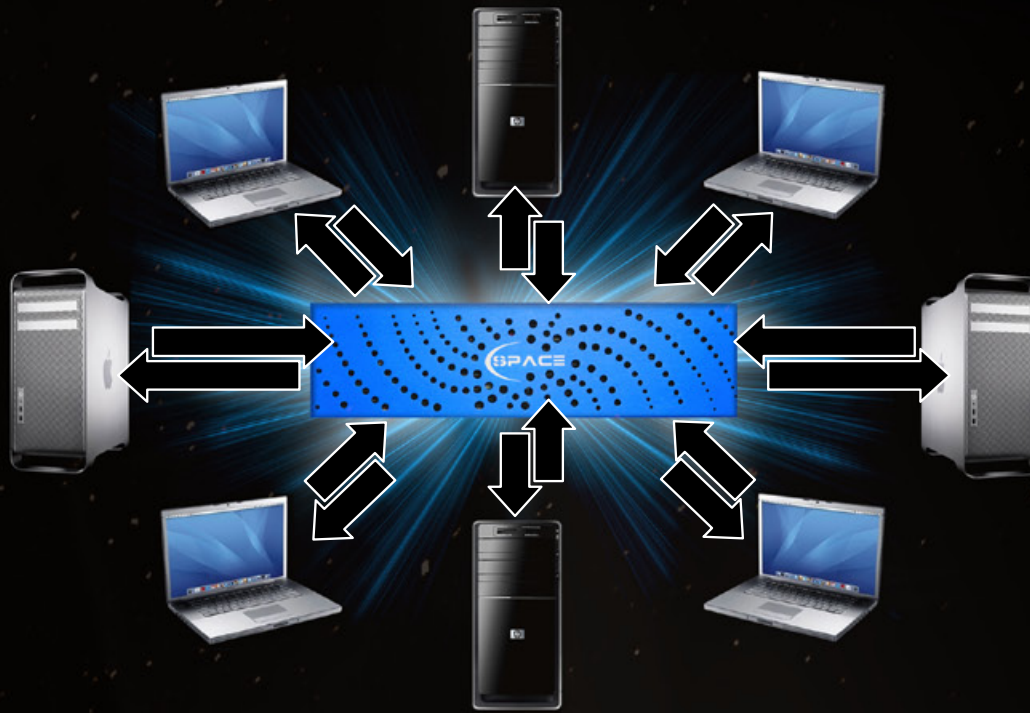

## The Ultimate Scalable Central Storage Solution for the Video Professional

If you work in digital content creation you'll know the importance of centralised, reliable and cost-effective storage. That's why we've designed Space, created for companies working with high volumes of content and large workgroups. It's safe, fast and secure, and takes the pain out of high-end digital storage in a heartbeat.

### The Detail

- Scalable: Available in building blocks of 16TB, 32TB and 48TB.
- Easy to connect: Space comes with four 1G Ethernet (GbE) ports which can be bridged for direct connections, or channel bonded to a suitable GbE switch.
- Expandable: Additional expansion slots allow you to add up to five more cards, for more directly connected clients as well as extra performance and capacity upgrades.
- Up to 12 optional 10GBE ports can be fitted for switch or client connections.
- No downtime background expansion with Space EX - up to 5 units per RAID card.
- No need for client licensing or software drivers.