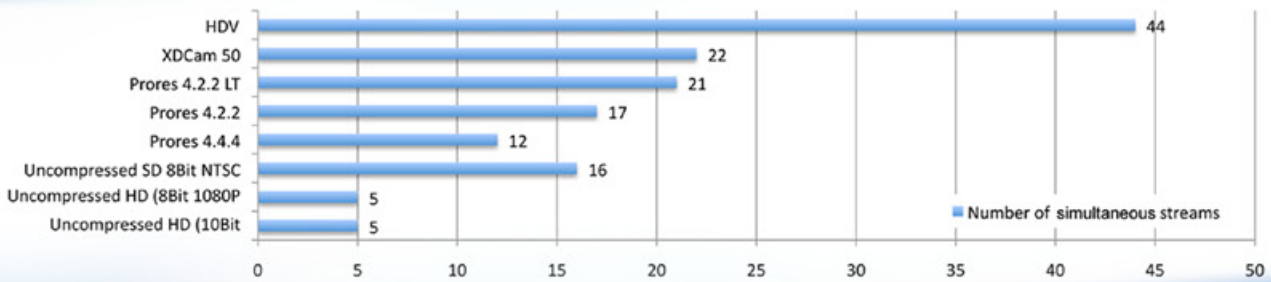

Space Raw Disk Performance 1550 MB/s