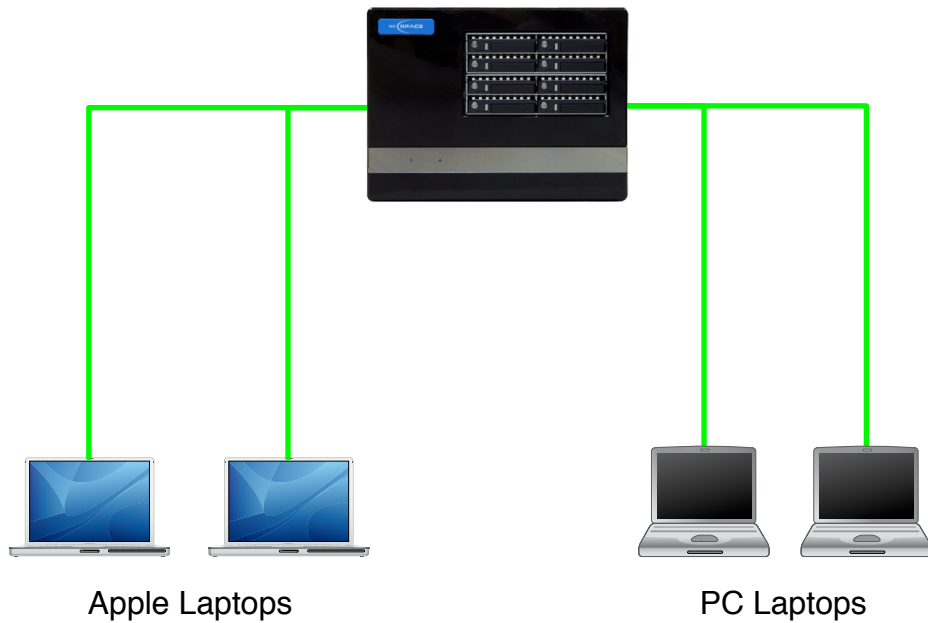

Example 1 - Mini Space direct connections

10Gbe
1Gbe Video Network

Performance
DV, HDV or DVCPro - 20 streams
DNxHD 220, ProRes(HQ) - 6 streams

www.gblabs.com

Example 2 - Mini Space with standard 4 port trunk to AV switch

10Gbe
1Gbe Video Network

Performance
DV, HDV or DVCPro - 20 streams
DNxHD 220, ProRes(HQ) - 6 streams