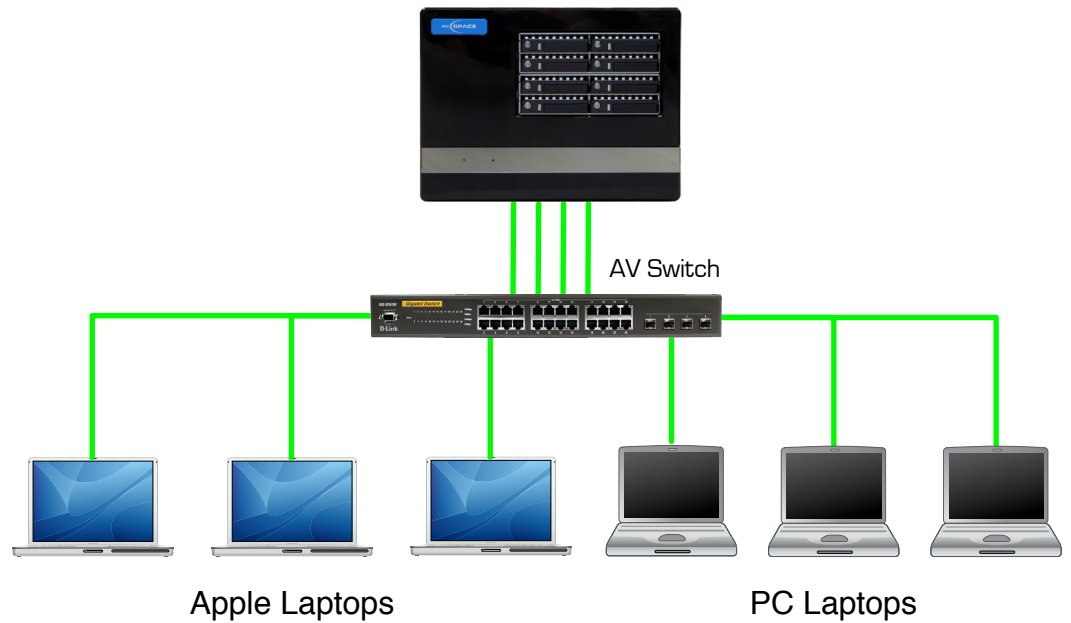

Example 1 - Mini Space direct connections

10Gbe
1Gbe Video Network

Performance
DV, HDV or DVCPro - 20 streams
DNxHD 220, ProRes(HQ) - 6 streams

www.gblabs.com

Example 2 - Mini Space with standard 4 port trunk to AV switch

10Gbe
1Gbe Video Network

Performance
DV, HDV or DVCPro - 20 streams
DNxHD 220, ProRes(HQ) - 6 streams