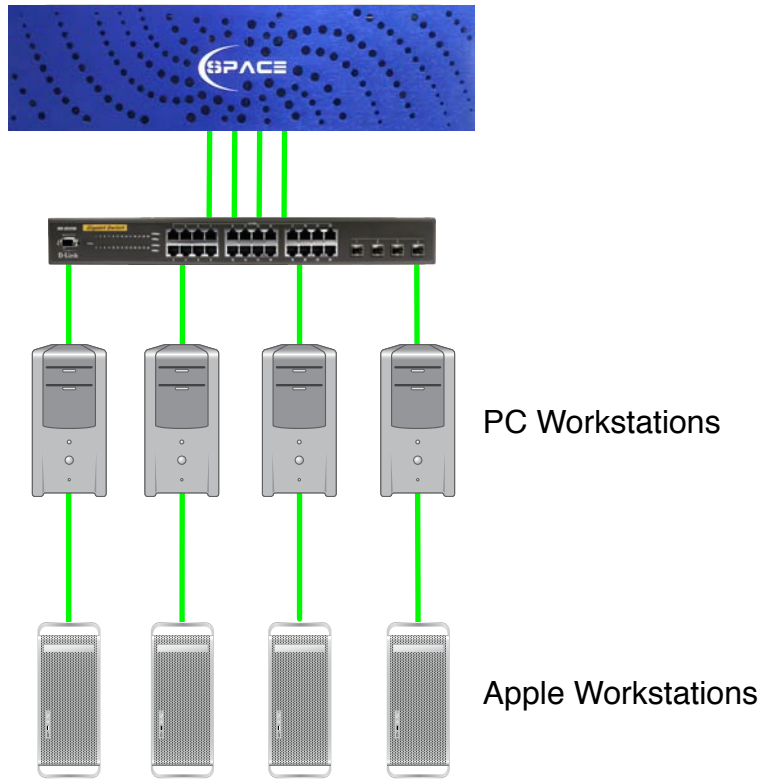

Example 1 - Space with standard 4 port trunk to AV switch

10Gbe
1Gbe Video Network

Performance
DV, HDV or DVCPro - **40 streams**
DNxHD 220, ProRes(HQ) - **12 streams**

www.gblabs.com

Example 2 - Space with optional 10Gbe to AV switch

10Gbe
1Gbe Video Network

Performance
DV, HDV or DVCPro - **40 streams**
DNxHD 220, ProRes(HQ) - **12 streams**