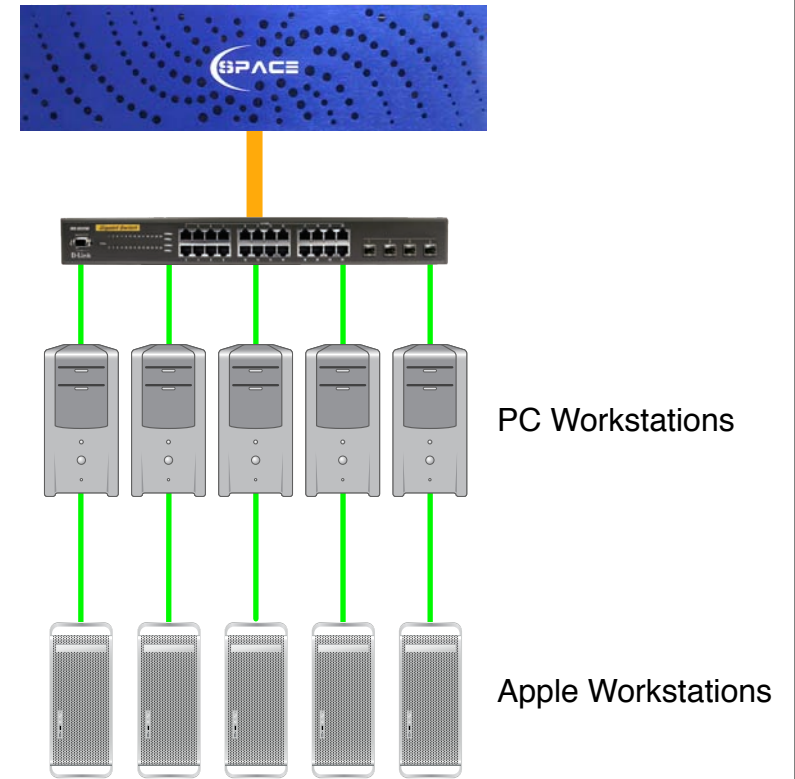

Example 1 - Space with standard 4 port trunk to AV switch

10Gbe
1Gbe Video Network

Performance
DV, HDV or DVCPro - **40 streams**
DNxHD 220, ProRes(HQ) - **12 streams**

www.gblabs.com

Example 2 - Space with optional 10Gbe to AV switch

10Gbe
1Gbe Video Network

Performance
DV, HDV or DVCPro - **40 streams**
DNxHD 220, ProRes(HQ) - **12 streams**