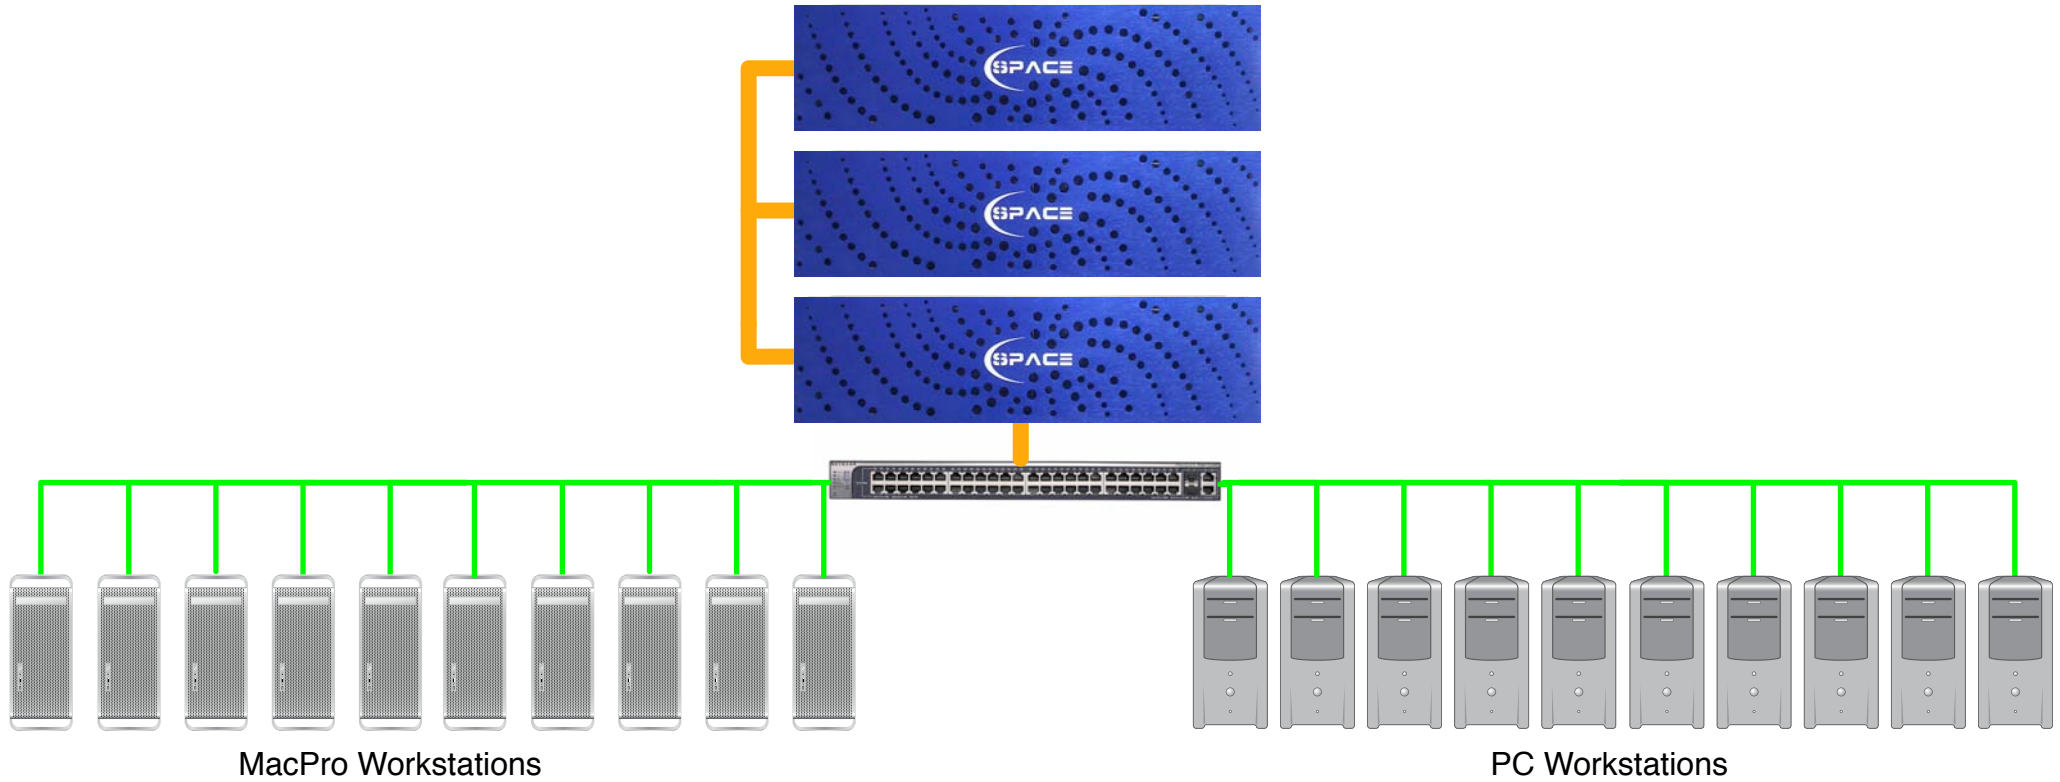

Example - Space with Space Ex and optional 10Gbe to AV switch

— 10Gbe
— 1Gbe Video Network

Performance
DV, HDV or DVCPro - **120 streams**
DNxHD 220, ProRes(HQ) - **36 streams**
(Must be configured as 3 volumes using 3 RAID cards in head)